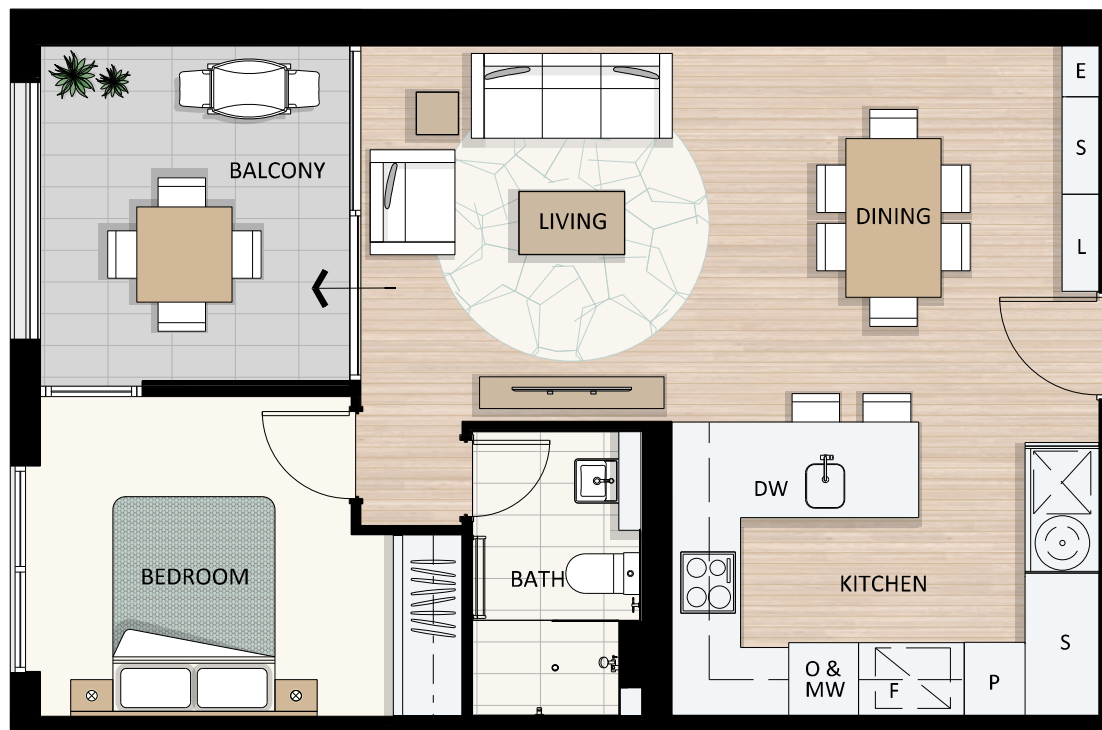

A1 1 bed x 1 bath

Arthouse

APARTMENTS JOONDALUP

Apartment Numbers	Apartment Area	Balcony/Terrace	Total Living	Car Bays
202, 302, 402 (mirrored)	58m ²	10m ²	68m ²	1
203, 303, 403	58m ²	10m ²	68m ²	1

Disclaimer: Plans are not to scale. Variations from strata plans may apply. Loose furniture is indicative only. Shape and configuration of living areas, balconies, wall structure, doors, windows, columns, air-conditioning condensers and ducts may differ from those illustrated. Apartment areas given are based on architectural measurements which may vary from strata areas as different methods of measurement are applied.